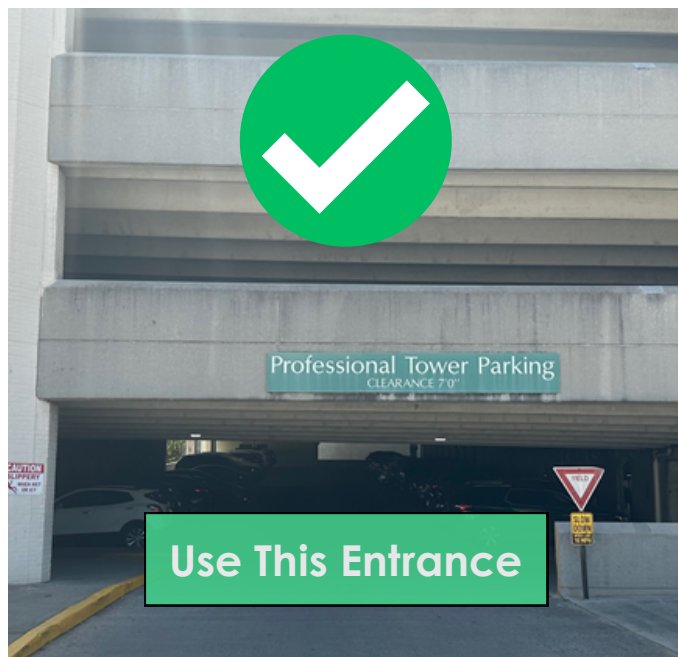

Huntsville Office Directions

Legend

420 Lowell
Parking Deck

HH Lung
Center

Enter into the parking garage labeled **"Professional Tower Parking"** and drive up to the **5th floor**. We look forward to seeing you soon!