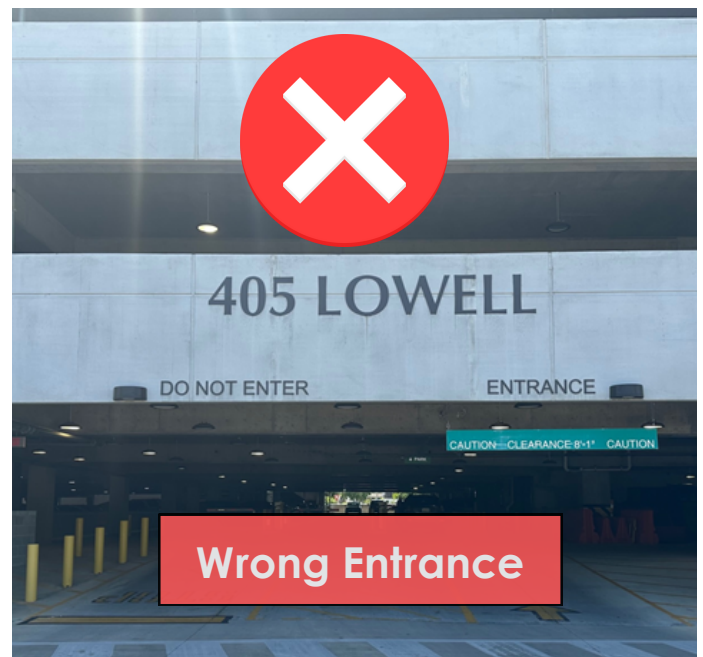

Huntsville Office Directions

Legend

420 Lowell
Parking Deck

HH Lung
Center

Enter into the parking garage labeled **"Professional Tower Parking"** and drive up to the **5th floor**. We look forward to seeing you soon!